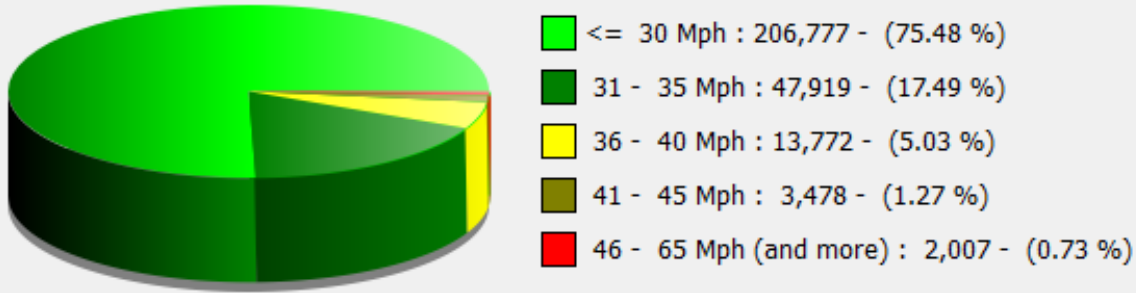

Outgoing vehicles

Start date: Thursday, October 10, 2024 11:00 AM
End date: Sunday, December 1, 2024 12:00 AM

Location:

Comments: