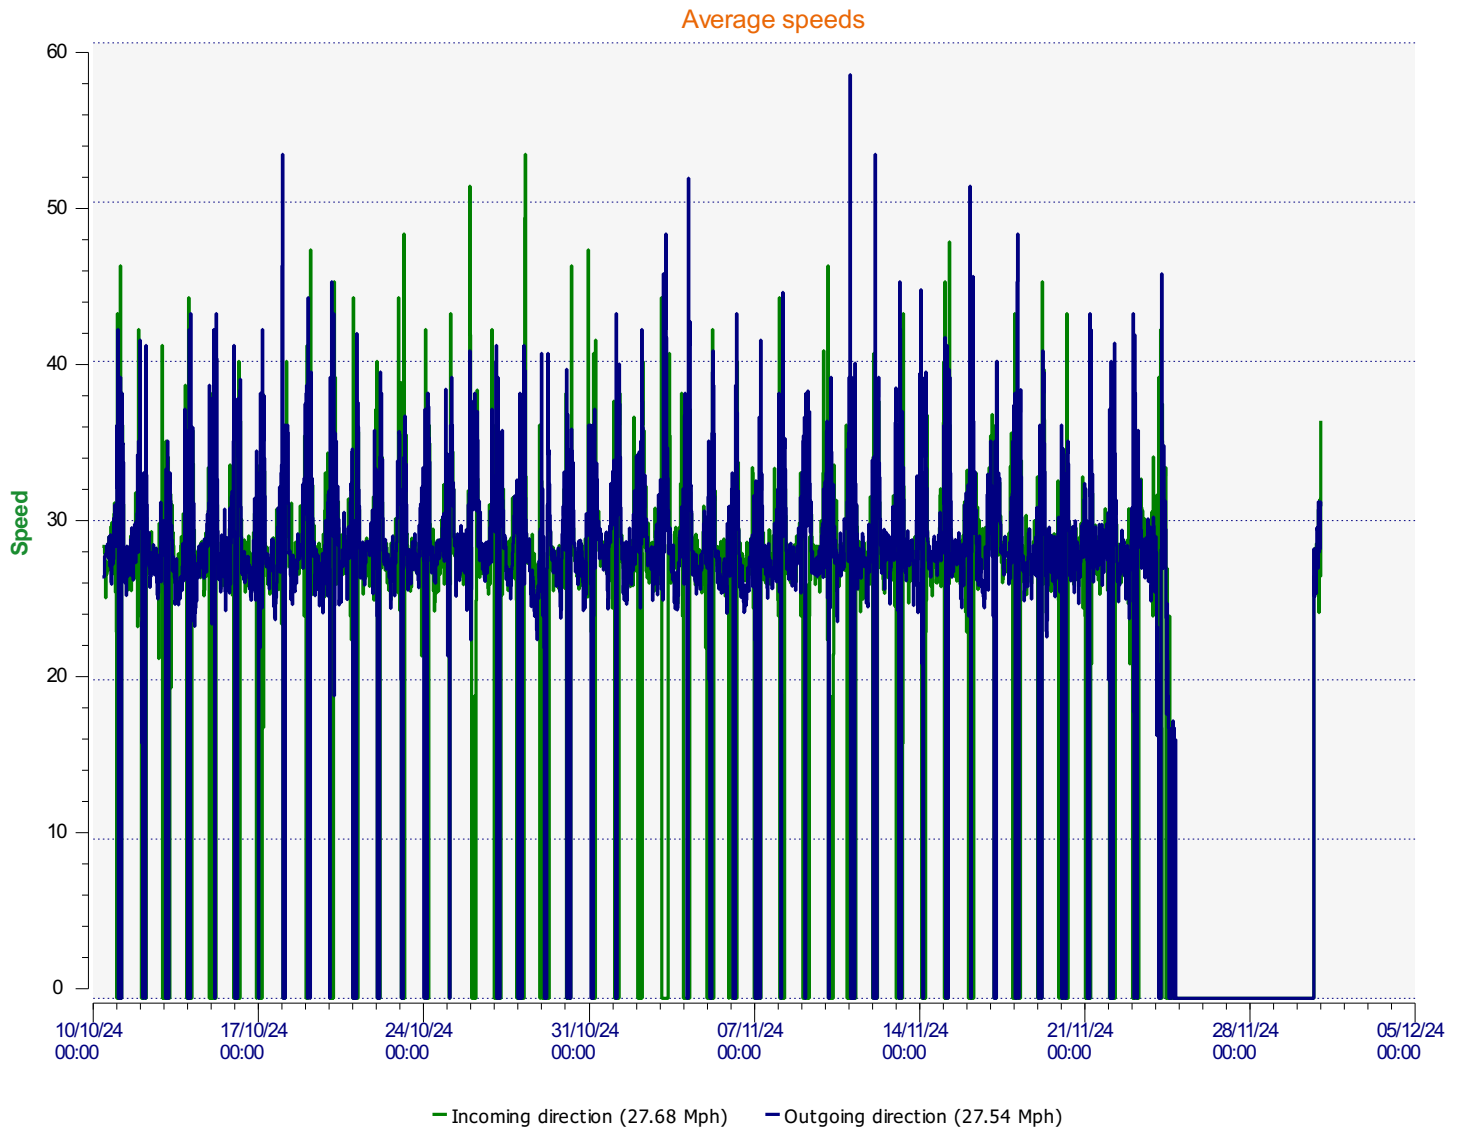

Élan Cité

DÉTECTER • INFORMER • SÉCURISER

Start date: Thursday, October 10, 2024 11:00 AM
End date: Sunday, December 1, 2024 12:00 AM

Location:

Comments:

Start date: Thursday, October 10, 2024 11:00 AM
End date: Sunday, December 1, 2024 12:00 AM

Location:

Comments:

Start date: Thursday, October 10, 2024 11:00 AM
End date: Sunday, December 1, 2024 12:00 AM

Location:

Comments:

Start date: Thursday, October 10, 2024 11:00 AM
End date: Sunday, December 1, 2024 12:00 AM

Location:

Comments:

Incoming vehicles

- <= 30 Mph : 104,007 - (79.77 %)
- 31 - 35 Mph : 18,614 - (14.28 %)
- 36 - 40 Mph : 5,318 - (4.08 %)
- 41 - 45 Mph : 1,776 - (1.36 %)
- 46 - 65 Mph (and more) : 676 - (0.52 %)

Start date: Thursday, October 10, 2024 11:00 AM
End date: Sunday, December 1, 2024 12:00 AM

Location:

Comments:

Outgoing vehicles

Start date: Thursday, October 10, 2024 11:00 AM
End date: Sunday, December 1, 2024 12:00 AM