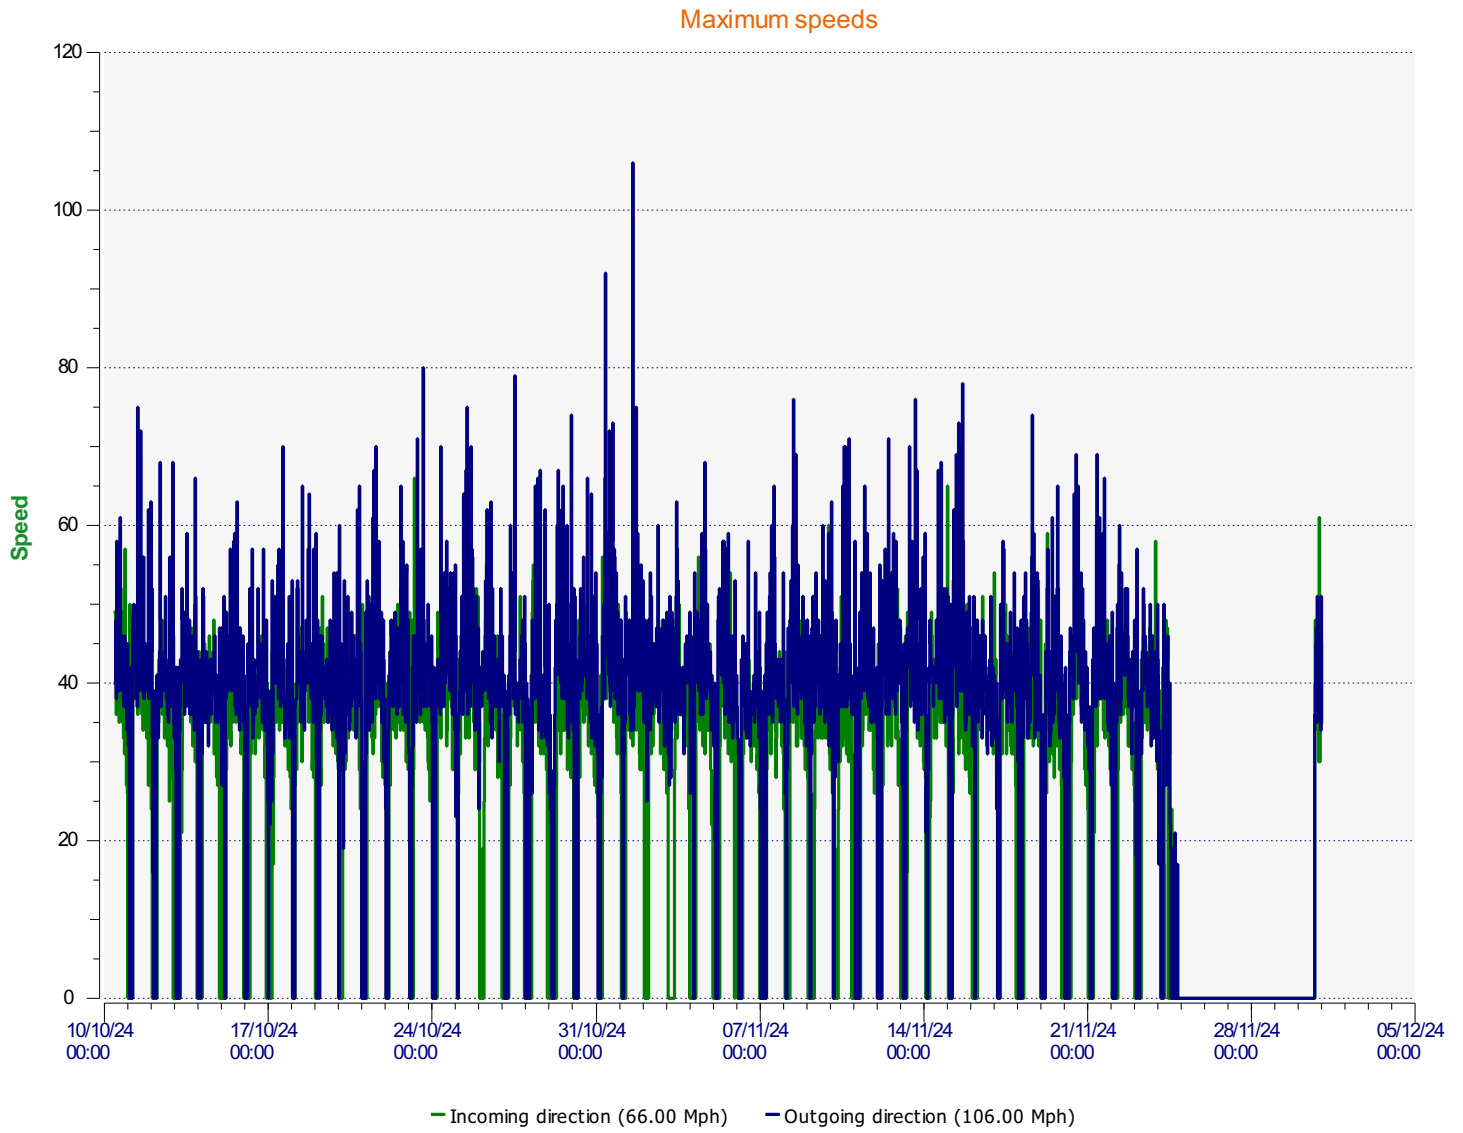

Élan Cité

DÉTECTER • INFORMER • SÉCURISER

Start date: Thursday, October 10, 2024 11:00 AM
End date: Sunday, December 1, 2024 12:00 AM

Location:

Comments:

Start date: Thursday, October 10, 2024 11:00 AM
End date: Sunday, December 1, 2024 12:00 AM

Location:

Comments:

Start date: Thursday, October 10, 2024 11:00 AM
End date: Sunday, December 1, 2024 12:00 AM

Location:

Comments:

Start date: Thursday, October 10, 2024 11:00 AM
End date: Sunday, December 1, 2024 12:00 AM

Location:

Comments:

Incoming vehicles

- <= 30 Mph : 104,007 - (79.77 %)
- 31 - 35 Mph : 18,614 - (14.28 %)
- 36 - 40 Mph : 5,318 - (4.08 %)
- 41 - 45 Mph : 1,776 - (1.36 %)
- 46 - 65 Mph (and more) : 676 - (0.52 %)

Start date: Thursday, October 10, 2024 11:00 AM
End date: Sunday, December 1, 2024 12:00 AM

Location:

Comments:

Outgoing vehicles

Start date: Thursday, October 10, 2024 11:00 AM
End date: Sunday, December 1, 2024 12:00 AM