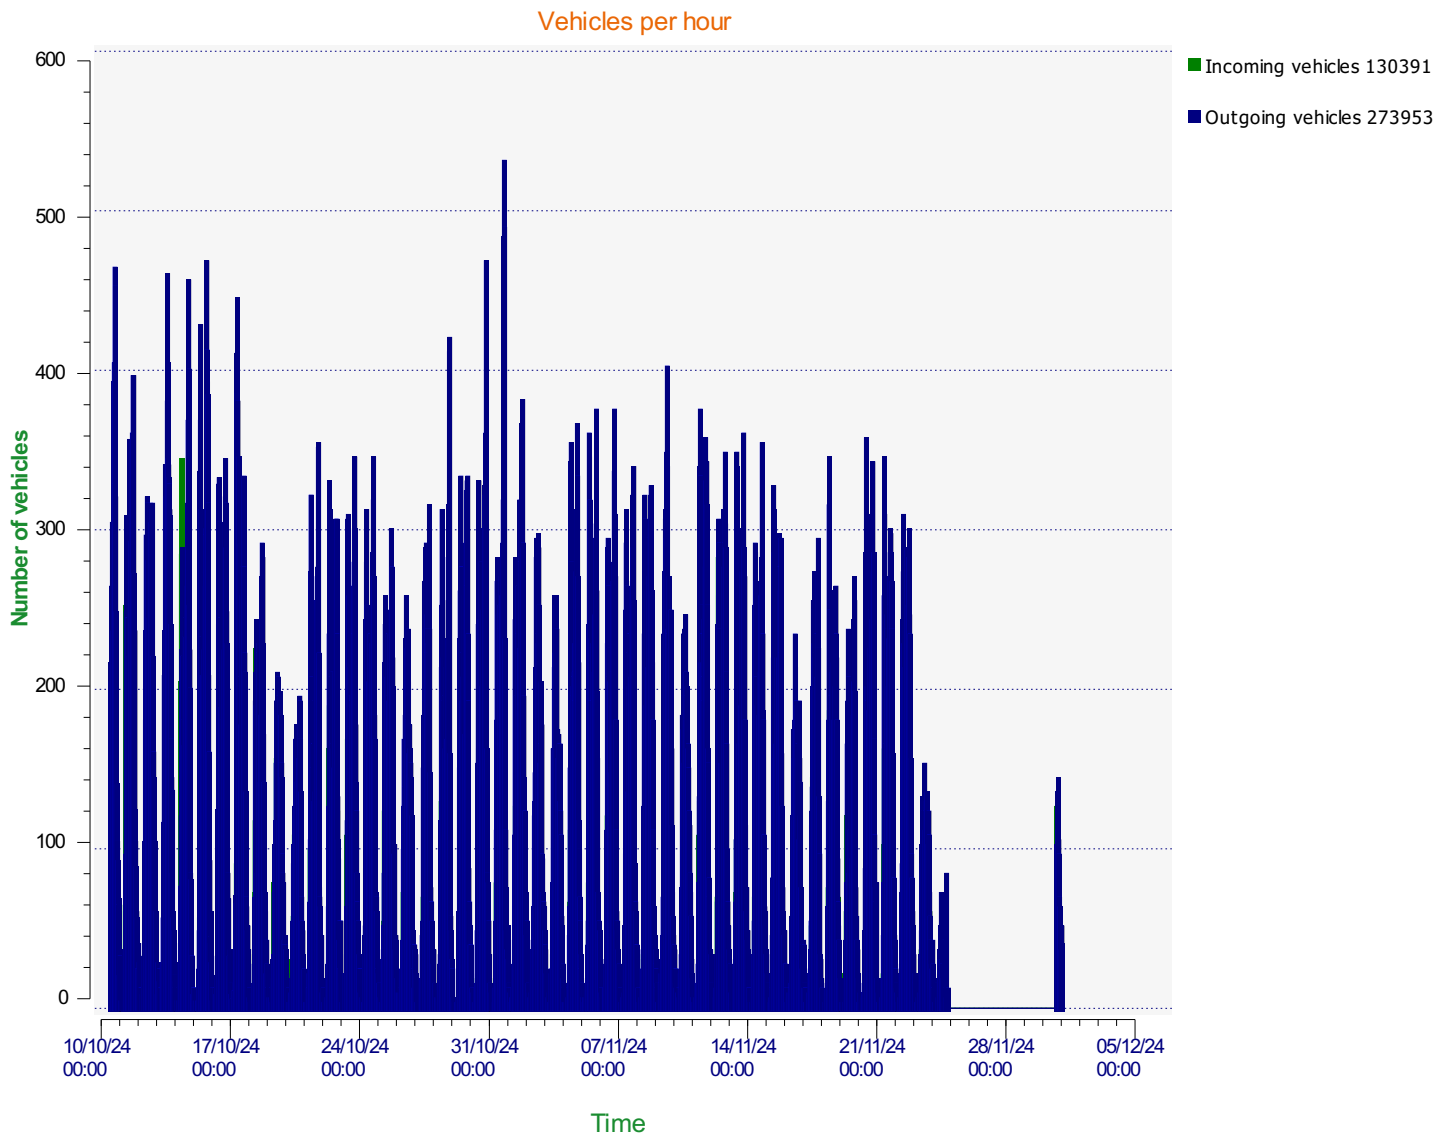

Location:

Comments:

Start date: Thursday, October 10, 2024 11:00 AM
End date: Sunday, December 1, 2024 12:00 AM

Location:

Comments:

Start date: Thursday, October 10, 2024 11:00 AM
End date: Sunday, December 1, 2024 12:00 AM

Location:

Comments:

Incoming vehicles

- <= 30 Mph : 104,007 - (79.77 %)
- 31 - 35 Mph : 18,614 - (14.28 %)
- 36 - 40 Mph : 5,318 - (4.08 %)
- 41 - 45 Mph : 1,776 - (1.36 %)
- 46 - 65 Mph (and more) : 676 - (0.52 %)

Start date: Thursday, October 10, 2024 11:00 AM
End date: Sunday, December 1, 2024 12:00 AM

Location:

Comments:

Outgoing vehicles

Start date: Thursday, October 10, 2024 11:00 AM
End date: Sunday, December 1, 2024 12:00 AM